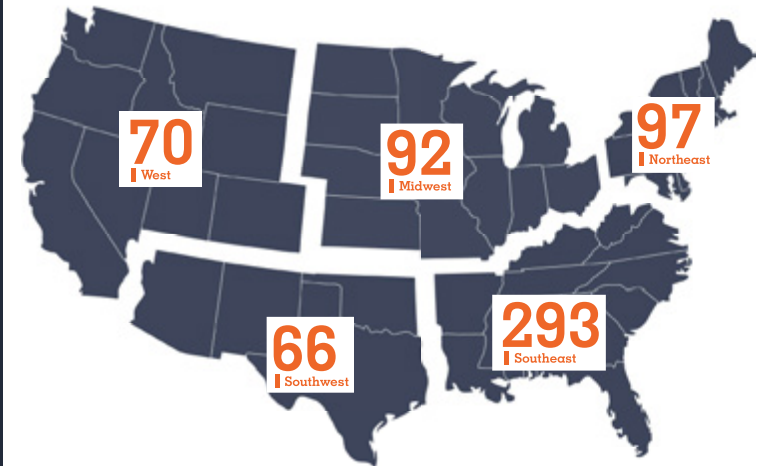

Our Hospitality Group

Avison Young's Hospitality Group works in partnership with our clients to provide high-quality, integrated services that support their strategic and financial objectives.

The Avison Young Hospitality Group includes senior professionals in the hospitality industry with access to every major North American market, working seamlessly to deliver real estate solutions for our clients. The Avison Young difference translates into intelligent solutions that deliver a best-in-class client experience and results. Our hospitality group is recognized as one of the premier teams in the hospitality investment business.

Representative Client Examples

	Hotels Sold	Value
Apple Hospitality REIT	102	$1.7B
LNR Partners	77	$693M
Westmont Hospitality Group	47	$193M
Starwood Capital Group	32	$363M
U.S. Bank	31	$155M
Newport Hospitality Group	10	$165M

Hospitality Group Experience

Total Sales Performance

158,975 Total Guestrooms Sold

1200 Total Hotels Sold

Since 2012

67,177 Guestrooms Sold

618 Hotel Transactions Closed

$5.93B Hotel Assets Sold

Notable Portfolio Transactions

Select U.S. Markets (2012 - 2023)

	Portfolio Size	Sales Price
National Hotel Portfolio	66	$1.145B
Twenty Property Portfolio	20	$221M
Texas Portfolio	20	$166M
National Hilton Marriott	27	$211M
National Portfolio	27	$161M
Southeast Portfolio	11	$102M
Midwest Portfolio	10	$88M
Six (6) Additional Portfolios		$500.5M

Hospitality Group Sales Volume (2012 - 2023)