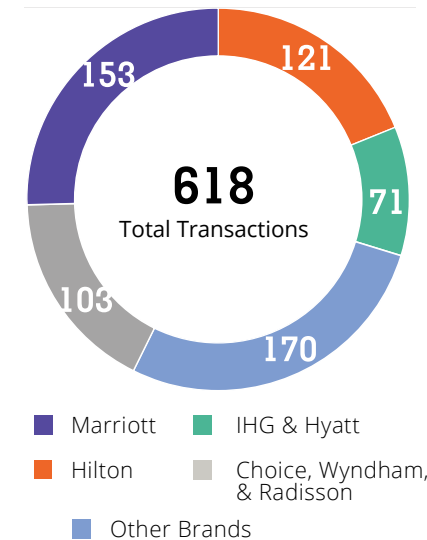

Hospitality Group Sales Volume (2012 - 2023)

Transactions By Hotel Brand

Transactions By U.S. Regions